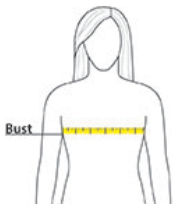

## PRODUCT MEASUREMENTS

	XS	S	M	L	XL	XXL	3XL	4XL
Size	2	4/6	8/10	12/14	16/18	20/22	24/26	28/30
Bust	17 3/4	18 3/4	19 3/4	21 1/4	22 3/4	24 1/4	26 1/4	28 1/4
Sleeve Length from Center Back	14	14 1/2	15	15 1/2	16	16 1/2	17	17
Body Length at Back	25	25 1/2	26	27	28	29	29 1/2	30

**Bust:** Measured across the chest one inch below armhole when laid flat.

**Sleeve Length from Center Back:** Measure from Center Back neck to shoulder point to sleeve hem.

**Body Length at Back:** Measured from high point shoulder to finished hem at back.

## SIZE CHARTS

	XS	S	M	L	XL	XXL	3XL	4XL
Size	2	4/6	8/10	12/14	16/18	20/22	24/26	28/30
Bust	32-34	35-36	37-38	39-41	42-44	45-47	48-51	52-55

## HOW TO MEASURE