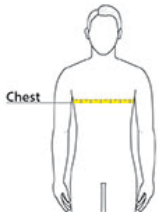

Sketches

front

back

SPEC SHEET + MEASUREMENTS

Sport-Tek® Youth CamoHex Tee. YST370

PRODUCT MEASUREMENTS

	XS	S	M	L	XL
Size	4	6/8	10/12	14/16	18/20
Chest	15	16	17	18	19 1/2
Body Length at Back	20	21 1/2	23	25	27
Sleeve Length	12 1/2	13 1/2	14 1/2	15 1/2	16 1/2

Chest: Measured across the chest one inch below armhole when laid flat.

Body Length at Back: Measured from high point shoulder to finished hem at back.

Sleeve Length: Start at center of neck and measure down shoulder, down sleeve to hem.

SIZE CHARTS

	XS	S	M	L	XL
Size	4	6/8	10/12	14/16	18/20
Chest	25-26	26-28	28-30	30-32	32-35

SPEC SHEET + MEASUREMENTS

Sport-Tek® Youth CamoHex Tee. YST370

HOW TO MEASURE

CHEST
Measure under the arm and around the fullest part of the chest with arms down, keeping tape horizontal.